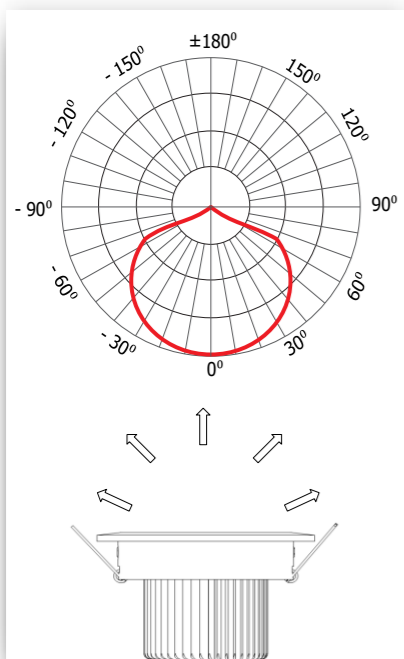

Model

CE, RoHS

MODEL: NOA-CL-07W

MODEL: NOA-CL-09W

MODEL: NOA-CL-11W

MODEL: NOA-CL-14W

Light Angle: >120 degrees

Compare the differences between LEDs and conventional lamps

Technical Parameter LED CEILING LIGHT 7W

★ Electrical Specifications:	
Model:	NOA-CL-07W
Lamp's Power:	7W
Operating Voltage:	220-240V AC, 50/60Hz
Optimal Operating Humidity:	10% to 90%
Operating Temp:	- 40 °C to +55 °C
Power factor:	>= 0.9
★ Photometric Specifications:	
Luminous Flux:	500 Lm -550 Lm
Lifespan (Hours) :	40,000 Hours
CRI:	Ra >= 80 2800K~3200K (Warm white)
Color Temperture:	4000K~5000K (Natural white) 5500K~6500K (Cool white)
★ Mechanical Specifications:	
Use Environment:	indoor only
Install Hole (mm) :	Φ 95 mm
Body:	Aluminum
Weight:	280 gram
Dimension:	109 *67 mm
Face:	Frosted PC
Light Angle:	120 degrees

Technical Parameter LED CEILING LIGHT 9W

★ Electrical Specifications:	
Model:	NOA-CL-09W
Lamp's Power:	9W
Operating Voltage:	220-240V AC, 50/60Hz
Optimal Operating Humidity:	10% to 90%
Operating Temp:	- 40 °C to +55 °C
Power factor:	>= 0.9
★ Photometric Specifications:	
Luminous Flux:	700 Lm -770 Lm
Lifespan (Hours) :	40,000 Hours
CRI:	Ra >= 80 2800K~3200K (Warm white)
Color Temperture:	4000K~5000K (Natural white) 5500K~6500K (Cool white)
★ Mechanical Specifications:	
Use Environment:	indoor only
Install Hole (mm) :	Φ 95 mm
Body:	Aluminum
Weight:	280 gram
Dimension:	109 *67 mm
Face:	Frosted PC
Light Angle :	120 degrees